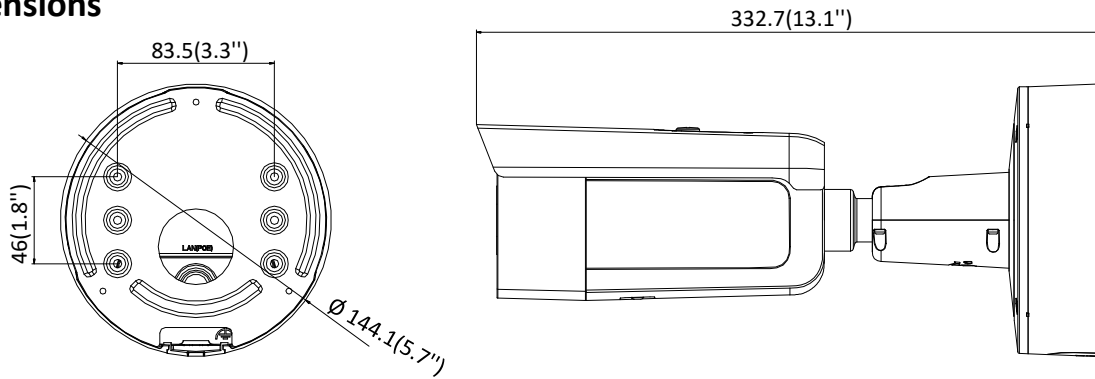

Dimensions

Unit: mm(inch)

Accessories

Distributed by